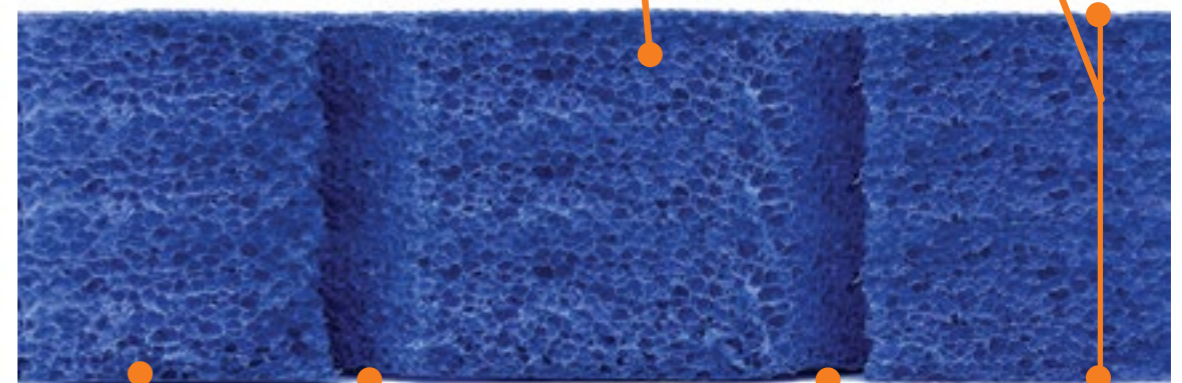

SPORTS CLOUD

Play Hard, Stay Safe!

Sports Cloud is a one inch shock pad, designed for high impact sports and play facilities.

Rated for falls from up to 5'

Roll Size
5' x 49.2'

Colour
Blue

Total Height
25 mm

Closed Cell
Technology

X-cut
drainage holes

Total Weight
37.25 oz / sq yd